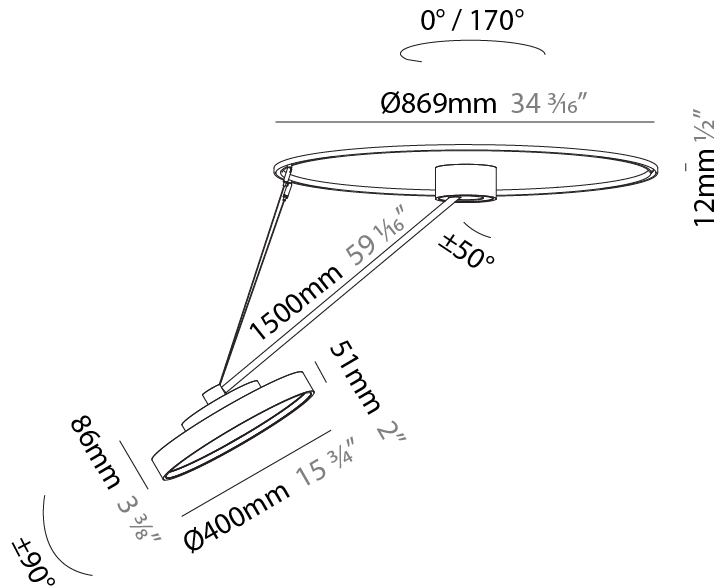

PHYSICAL

| |
|---|
| Shape: Round |
| Diameter (mm): 200 |
| Diameter (in): 7 7/8 |
| Height (mm): 1620 |
| Height (in): 63 3/4 |
| Weight (kg): 3 |
| Weight (lbs): 6.6 |
| Diffuser: PMMA - Opal / Micro-Prism / Sparkling Secret / Vintage Industrial |
| Fixture Finish: SSR / BKV / CWI / CRY / HAB / UFT / ITA / RUA / FTG / MYG / LOD / PUS / FRO / FUP / KIA / POP / BLS / SPG / MEY / GOH / CHC / COM / ABZ / JAG / OBR / MOS / ROR |
| Fixture Material: PMMA / Extruded Aluminum / Steel |

PHYSICAL

| |
|---|
| Shape: Round |
| Diameter (mm): 400 |
| Diameter (in): 15 3/4 |
| Height (mm): 1620 |
| Height (in): 63 3/4 |
| Weight (kg): 4.5 |
| Weight (lbs): 9.9 |
| Diffuser: PMMA - Opal / Micro-Prism / Sparkling Secret / Vintage Industrial |
| Fixture Finish: SSR / BKV / CWI / CRY / HAB / UFT / ITA / RUA / FTG / MYG / LOD / PUS / FRO / FUP / KIA / POP / BLS / SPG / MEY / GOH / CHC / COM / ABZ / JAG / OBR / MOS / ROR |
| Fixture Material: PMMA / Extruded Aluminum / Steel |

OPTICAL

Adjustability: Rotational Canopy 170°; Tilting Canopy ±50°; Tilting Head ±90°

RATINGS AND CERTIFICATIONS

| |
|--|
| Certified By: Certified for North American Standards |
| IP rating: IP20 |

SIGN DIVA DANCER SUSPENSION

PHYSICAL

Shape: Round
 Diameter (mm): 570
 Diameter (in): 22 7/16
 Height (mm): 1620
 Height (in): 63 3/4
 Weight (kg): 6.0
 Weight (lbs): 13.22
 Diffuser: PMMA - Opal / Micro-Prism / Sparkling Secret / Vintage Industrial
 Fixture Finish: SSR / BKV / CWI / CRY / HAB / UFT / ITA / RUA / FTG / MYG / LOD / PUS / FRO / FUP / KIA / POP / BLS / SPG / MEY / GOH / CHC / COM / ABZ / JAG / OBR / MOS / ROR
 Fixture Material: PMMA / Extruded Aluminum / Steel