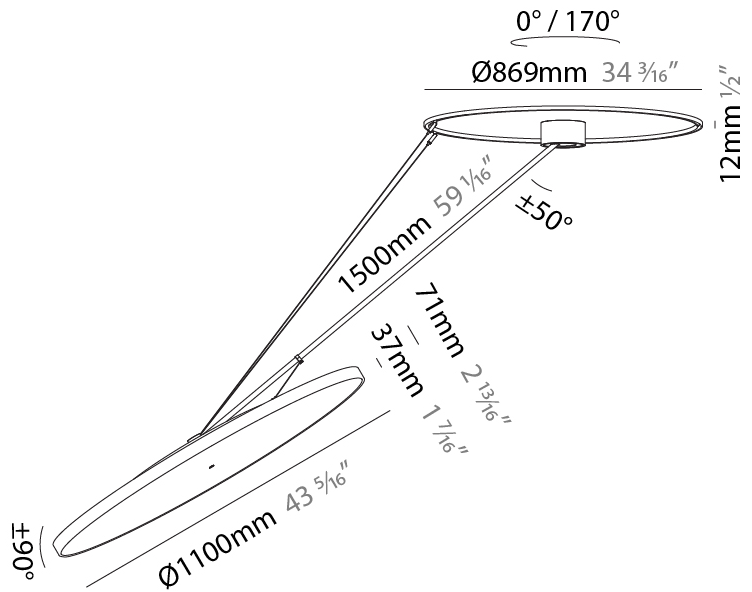

GENERAL

Series: Sign Diva Dancer
Subseries: Sign Diva Dancer
Partner: Prolicht
Division: Architectural
Installation: Suspension
Product Type: Pendant
Mounting Location: Ceiling
Light Distribution: Adjustable

PHYSICAL

Shape: Round
Diameter (mm): 1100
Diameter (in): 43 ⁵/₁₆
Height (mm): 1620
Height (in): 63 ³/₄
Weight (kg): 16
Weight (lbs): 35.2
Diffuser: PMMA - Opal / Micro-Prism / Sparkling Secret / Vintage Industrial
Fixture Finish: SSR / BKV / CWI / CRY / HAB / UFT / ITA / RUA / FTG / MYG / LOD / PUS / FRO / FUP / KIA / POP / BLS / SPG / MEY / GOH / CHC / COM / ABZ / JAG / OBR / MOS / ROR
Fixture Material: PMMA / Extruded Aluminum / Steel

ELECTRICAL

Lamp Type: LED (Zhaga Standard)
Input Wattage (W): 169.4
Total Output Wattage (W): 135
Dimming: Tri-Mode (Non-Dimming and Phase Dimming (120Vac only) and 0-10V Dimming)
Driver Included: Yes
Driver Location: Integrated
Driver Type: Constant Current - Universal
Driver Class: Class 2
Input Voltage (V): 120 - 277
Constant Current (MA): 600

LED

Color Temperature (°K): 3000 / 3500 / 4000
Max. Delivered Lumen (lm): 19520 / 19933 / 20340
CRI: >90 CRI
Lamp Life (hrs): 50000

OPTICAL

Adjustability: Rotational Canopy 170°; Tilting Canopy ±50°; Tilting Head ±90°

RATINGS AND CERTIFICATIONS

Certified By: Certified for North American Standards
IP rating: IP20