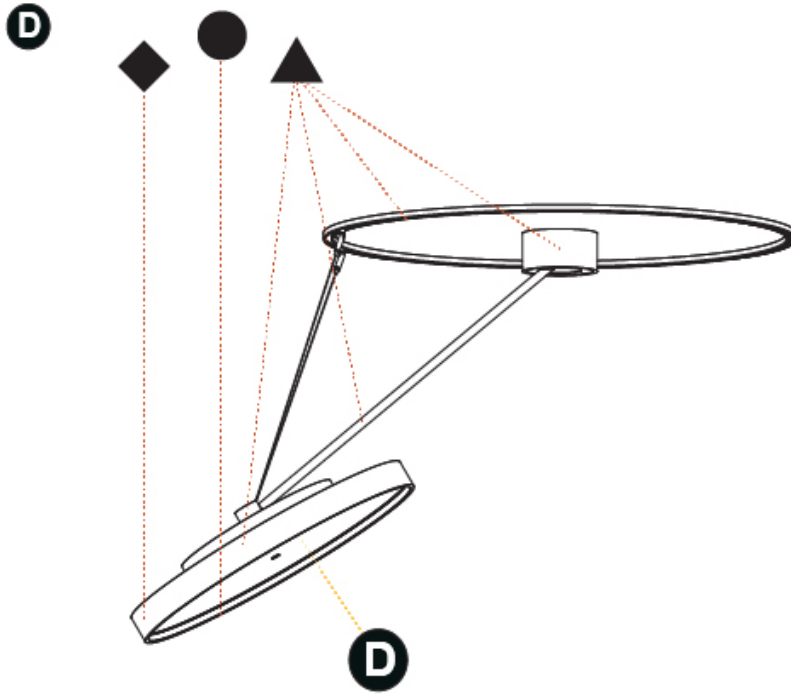

SIGN DIVA DANCER SUSPENSION

A30873-

PROJECT	_____
TYPE	_____
SPECIFIER	_____
QUANTITY	_____
DATE	_____