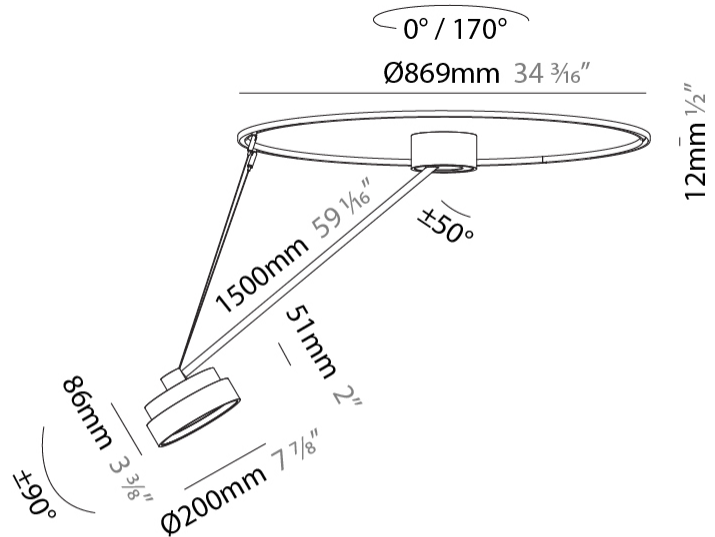

GENERAL

Series: Sign Diva Dancer
Subseries: Sign Diva Dancer
Brand: Prolicht
Division: Architectural
Mounting Type: Suspension
Mounting Location: Ceiling
Subcategory: Pendant

PHYSICAL

Shape: Round
Diameter (mm): 200
Diameter (in): 7 7/8
Height (mm): 1620
Height (in): 63 3/4
Light Distribution: Adjustable / Direct
Weight (kg): 3
Weight (lbs): 6.6
Diffuser: PMMA - Opal / Micro-Prism / Sparkling Secret / Vintage Industrial
Fixture Finish: SSR / BKV / CWI / CRY / HAB / UFT / ITA / RUA / FTG / MYG / LOD / PUS / FRO / FUP / KIA / POP / BLS / SPG / MEY / GOH / GUM / CHC / COM / ABZ / JAG / OBR / MOS / ROR
Fixture Material: Extruded Aluminum / Steel

ELECTRICAL

Lamp Type: LED (Zhaga Standard)
Input Wattage (W): 12.1
Total Output Wattage (W): 11
Dimming: Tri-Mode (Non-Dimming and Phase Dimming (120Vac only) and 0-10V Dimming)
Driver Included: Yes
Driver Location: Integrated
Driver Type: Constant Current - Universal
Driver Class: Class 2
Input Voltage (V): 120 - 277
Constant Current (MA): 350

LED

Color Temperature (°K): 2700 / 3000 / 3500 / 4000
Max. Delivered Lumen (lm): 836 / 895 / 903 / 921
Nominal Lumen (lm): 1280 / 1370 / 1382 / 1410
CRI: >90 CRI
Lamp Life (hrs): 50000

OPTICAL

Adjustability: Rotational Canopy 170°; Tilting Canopy ±50°; Tilting Head ±90°

RATINGS AND CERTIFICATIONS

Certified By: Certified for North American Standards
IP rating: IP20