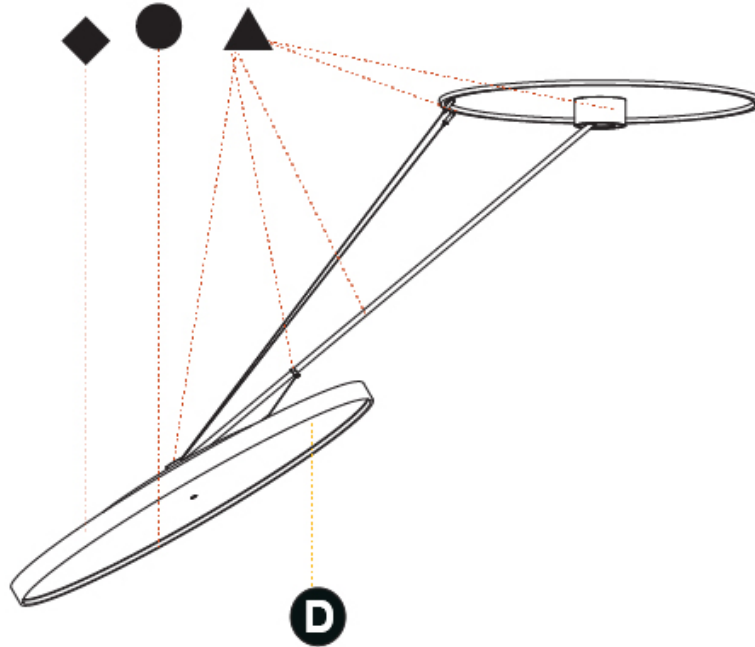

SIGN DIVA DANCER SUSPENSION

A30877-

PROJECT	_____
TYPE	_____
SPECIFIER	_____
QUANTITY	_____
DATE	_____