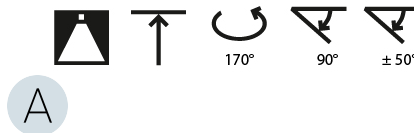

GENERAL

Series: Sign Diva Dancer
Subseries: Sign Diva Dancer
Partner: Prolicht
Division: Architectural
Installation: Suspension
Product Type: Pendant
Mounting Location: Ceiling
Light Distribution: Adjustable

PHYSICAL

Shape: Round
Diameter (mm): 1100
Diameter (in): 43 ⁵/₁₆
Height (mm): 1620
Height (in): 63 ³/₄
Weight (kg): 16
Weight (lbs): 35.2
Diffuser: PMMA - Opal / Micro-Prism / Sparkling Secret / Vintage Industrial
Fixture Finish: SSR / BKV / CWI / CRY / HAB / UFT / ITA / RUA / FTG / MYG / LOD / PUS / FRO / FUP / KIA / POP / BLS / SPG / MEY / GOH / CHC / COM / ABZ / JAG / OBR / MOS / ROR
Fixture Material: PMMA / Extruded Aluminum / Steel

ELECTRICAL

Lamp Type: LED (Zhaga Standard)
Input Wattage (W): 169.4
Total Output Wattage (W): 135
Dimming: Tri-Mode (Non-Dimming and Phase Dimming (120Vac only) and 0-10V Dimming)
Driver Included: Yes
Driver Location: Integrated
Driver Type: Constant Current - Universal
Driver Class: Class 2
Input Voltage (V): 120 - 277
Constant Current (MA): 600

LED

Color Temperature (°K): 3000 / 3500 / 4000
Max. Delivered Lumen (lm): 19520 / 19933 / 20340
CRI: >90 CRI
Lamp Life (hrs): 50000

OPTICAL

Adjustability: Rotational Canopy 170°; Tilting Canopy ±50°; Tilting Head ±90°

RATINGS AND CERTIFICATIONS

Certified By: Certified for North American Standards
IP rating: IP20