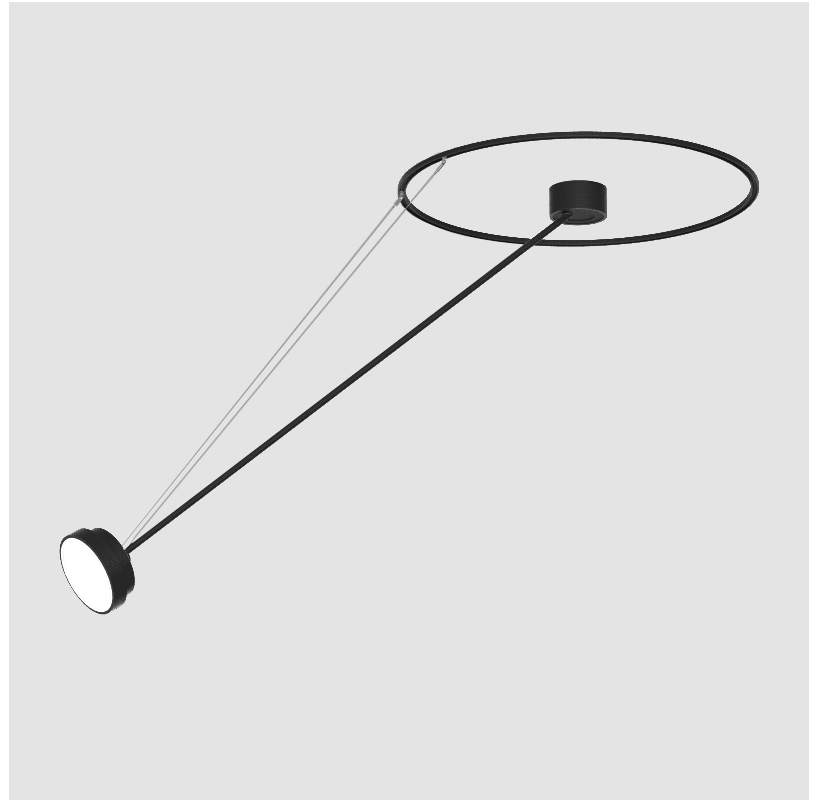

| | |
|-----------|-------|
| PROJECT | _____ |
| TYPE | _____ |
| SPECIFIER | _____ |
| QUANTITY | _____ |
| DATE | _____ |

SIGN DIVA DANCER SUSPENSION

A30871-

| | | | | | | |
|-------------|-------------|-------------------|--------------------|---------------------|-------------------|--------------------|
| base number | LED Dimming | Color Temperature | Finishes (Diamond) | Finishes (Triangle) | Finishes (Circle) | Diffuser with Ring |
|-------------|-------------|-------------------|--------------------|---------------------|-------------------|--------------------|

GENERAL

| |
|--------------------------------|
| Series: Sign Diva Dancer |
| Subseries: Sign Diva Dancer |
| Partner: Prolicht |
| Division: Architectural |
| Installation: Suspension |
| Product Type: Pendant |
| Mounting Location: Ceiling |
| Light Distribution: Adjustable |

PHYSICAL

| |
|---|
| Shape: Round |
| Diameter (mm): 200 |
| Diameter (in): 7 7/8 |
| Height (mm): 1620 |
| Height (in): 63 3/4 |
| Weight (kg): 3 |
| Weight (lbs): 6.6 |
| Diffuser: PMMA - Opal / Micro-Prism / Sparkling Secret / Vintage Industrial |
| Fixture Finish: SSR / BKV / CWI / CRY / HAB / UFT / ITA / RUA / FTG / MYG / LOD / PUS / FRO / FUP / KIA / POP / BLS / SPG / MEY / GOH / CHC / COM / ABZ / JAG / OBR / MOS / ROR |
| Fixture Material: PMMA / Extruded Aluminum / Steel |

OPTICAL

| |
|---|
| Adjustability: Rotational Canopy 170°; Tilting Canopy ±50°; Tilting Head ±90° |
|---|

RATINGS AND CERTIFICATIONS

| |
|--|
| Certified By: Certified for North American Standards |
| IP rating: IP20 |