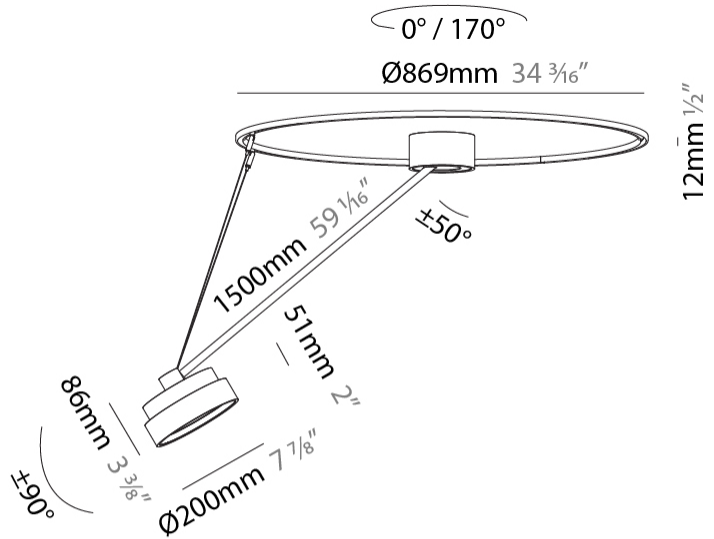

PHYSICAL

| |
|---|
| Shape: Round |
| Diameter (mm): 200 |
| Diameter (in): 7 7/8 |
| Height (mm): 1620 |
| Height (in): 63 3/4 |
| Weight (kg): 3 |
| Weight (lbs): 6.6 |
| Diffuser: PMMA - Opal / Micro-Prism / Sparkling Secret / Vintage Industrial |
| Fixture Finish: SSR / BKV / CWI / CRY / HAB / UFT / ITA / RUA / FTG / MYG / LOD / PUS / FRO / FUP / KIA / POP / BLS / SPG / MEY / GOH / CHC / COM / ABZ / JAG / OBR / MOS / ROR |
| Fixture Material: PMMA / Extruded Aluminum / Steel |

OPTICAL

| |
|---|
| Adjustability: Rotational Canopy 170°; Tilting Canopy ±50°; Tilting Head ±90° |
|---|

RATINGS AND CERTIFICATIONS

| |
|--|
| Certified By: Certified for North American Standards |
| IP rating: IP20 |

PHYSICAL

| |
|---|
| Shape: Round |
| Diameter (mm): 400 |
| Diameter (in): 15 3/4 |
| Height (mm): 1620 |
| Height (in): 63 3/4 |
| Weight (kg): 4.5 |
| Weight (lbs): 9.9 |
| Diffuser: PMMA - Opal / Micro-Prism / Sparkling Secret / Vintage Industrial |
| Fixture Finish: SSR / BKV / CWI / CRY / HAB / UFT / ITA / RUA / FTG / MYG / LOD / PUS / FRO / FUP / KIA / POP / BLS / SPG / MEY / GOH / CHC / COM / ABZ / JAG / OBR / MOS / ROR |
| Fixture Material: PMMA / Extruded Aluminum / Steel |

PHYSICAL

Shape: Round
 Diameter (mm): 570
 Diameter (in): 22 7/16
 Height (mm): 1620
 Height (in): 63 3/4
 Weight (kg): 6.0
 Weight (lbs): 13.22
 Diffuser: PMMA - Opal / Micro-Prism / Sparkling Secret / Vintage Industrial
 Fixture Finish: SSR / BKV / CWI / CRY / HAB / UFT / ITA / RUA / FTG / MYG / LOD / PUS / FRO / FUP / KIA / POP / BLS / SPG / MEY / GOH / CHC / COM / ABZ / JAG / OBR / MOS / ROR
 Fixture Material: PMMA / Extruded Aluminum / Steel